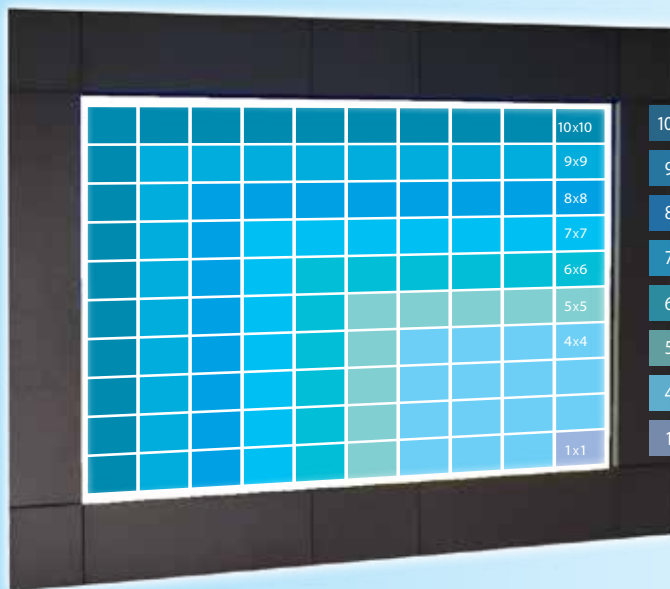

10x10	25.6m (83.99ft.) x 19.2m (62.99ft)
9x9	23.04m (75.59ft.) x 17.28m (56.69ft)
8x8	20.48m (67.19ft.) x 15.36m (50.39ft)
7x7	17.92m (58.79ft.) x 13.44m (44.09ft)
6x6	15.36m (50.39ft.) x 11.52m (37.80ft)
5x5	12.8m (41.99ft.) x 9.6m (31.50ft)
4x4	10.24m (33.60ft.) x 7.68m (25.20ft)
1x1	2.56m (8.40ft.) x 1.92m (6.30ft)

Input source

		Pv16i/o-Oval	Pv20i/o-Oval
Visual Characteristics			
Brightness	nits	7,500	6,000
Visual Viewing Angle - Horizontal	deg.	160 (+80 / -80)	
Visual Viewing Angle - Vertical	deg.	60 (+25 / -35)	
Pixel Configuration	R/G/B	1,1,1	
Pixel Pitch	mm	16.0	20.0
Processing Depth	bit	16	
Modular Characteristics			
Aspect Ratio		4:3	
Panel Width	mm / ft	2,560 / 8.4	
Panel Height	mm / ft	1,920 / 6.3	
Panel Surface Area	sq.m / sq.ft	4.92 / 52.96	
Pixel Resolution	w x h	160 x 120	128 x 96
Environmental			
Ingress Protection (Front / Rear)	IP	IP65 / IP54	
Lifetime (50% brightness)	hrs	≥100,000	

* Lighthouse reserves the right to change any specifications without notice.